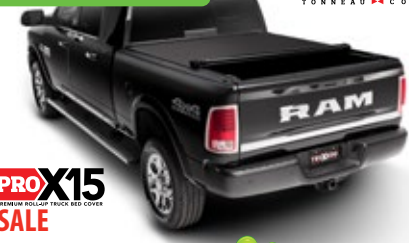

SOFT ROLL-UP

LO PRO

AMERICA'S #1 SELLING ROLL-UP TONNEAU

SALE
STARTING AT
\$605⁷⁸

REG \$673.09 | TXD571801

Low profile soft roll-up cover. Allows for full bed access.

SOFT ROLL-UP

PRO X15

PREMIUM POLYMER TRUCK BED COVER

SALE
STARTING AT
\$662⁹³

REG \$736.59 | TXD1472001

Extra Low Profile, Matte Fabric Soft Roll-up cover.

HARD FOLDING

SOLID FOLD 2.0

SALE
STARTING AT
\$1050⁴²

REG \$1167.13 | EXA83450

Best selling hard tri-fold cover. Easy on and off.

HARD ROLL-UP

REVOLVER X4S

PREMIUM MATTE FABRIC ROLL-UP COVER

SALE
STARTING AT
\$1268⁵⁹

REG \$1409.55 | BID80130

Premium hard roll-up tonneau cover. Full bed access